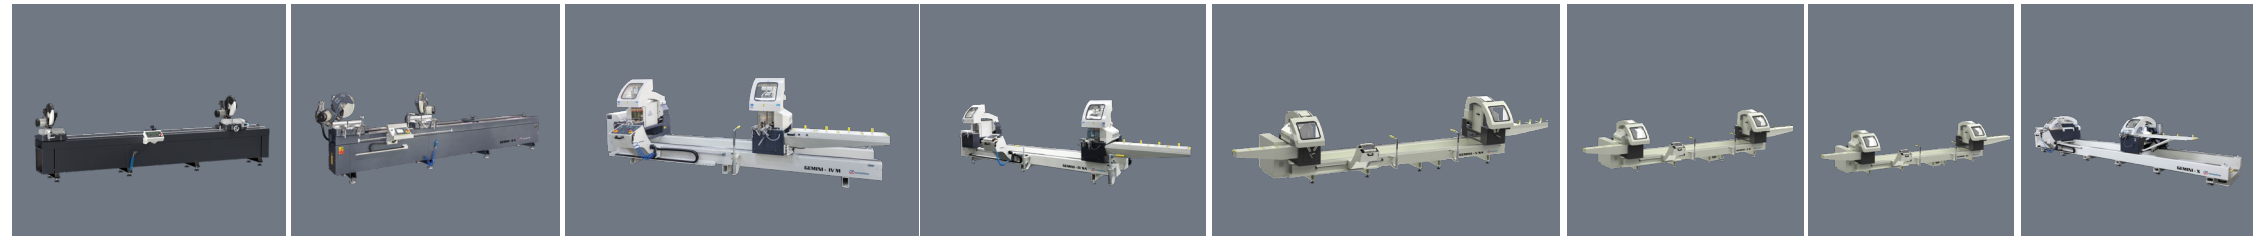

GEMINI SERIES

COMPARISON TABLE

	GEMINI - II M	GEMINI - II A	GEMINI - IV M	GEMINI - IV SA	GEMINI - V SA	GEMINI - V R	GEMINI - VI	GEMINI - X
Material (Alm / Pvc / Wood)	✓	✓	✓	✓	✓	✓	✓	✓
Saw Diameter (mm)	Ø 400	Ø 400	Ø 450	Ø 450	Ø 550	Ø 550	Ø 600	Ø 550
Motor Power (kw)	2,2	2,2	2,2	2,2	3	3	3	3
Cutting Angle (°)	-45 / 45	-45 / 45	90 / 45 (Internal Model) -45 / 90 (External Model)	90 / 45 (Internal Model) -45 / 90 (External Model)	90 / 45 (Internal Model) -22,5 / -45 / 90 (External Model)	-22,5 / 45	-22,5 / 45	90 / 30
X-Axis (Longitudinal) Movement	Manual	Automatic (Electronic Control)	Manual (Measurement Reading with Digital Display)	Automatic (Servo)	Automatic (Servo)	Automatic (Servo)	Automatic (Servo)	Automatic (Servo)
Angle Positioning	Manual	Manual	Hydropneumatic (90 / 45 or -45 / 90 one button automatic)	Hydropneumatic (90 / 45 or -45 / 90 one button automatic)	Hydropneumatic (90 / 45 or -45 / 90 one button automatic)	Automatic (Servo)	Automatic (Servo)	Automatic (Servo)
Positioning at Intermediate Angles	Manual	Manual	Manual	Manual	Manual	Automatic (Servo)	Automatic (Servo)	Automatic (Servo)
Min. with Double Head Cutting Size- 90/45 (mm)	610 / 610	610 / 610	560/560	400 / 560	480 / 720	480 / 720	480 / 720	460 / 460
Max. with Double Head Cutting Size - 90/45 (mm)	4550 / 4550	4550 / 4550	4040 / 4040	4040 / 4040	5050 / 5050	5050 / 5050	5050 / 5050	6000 / 6000
Optional Length Extension on X Axis	X	X	Opt.	Opt.	Opt.	Opt.	Opt.	Opt.
Saw Speed Adjustment	✓	✓	✓	✓	✓	✓	✓	✓
Digital Adjustment of Saw Output Adjustment	X	X	X	Opt.	Opt.	✓	✓	✓
Profile Intermediate Support	Manual (1 ad.)	Manual (1 ad.)	Automatic (1 ad.)	Automatic (2 ad.)	Automatic (2 ad.)	Automatic (2 ad.)	Automatic (2 ad.)	Automatic (3 ad.)
Conveyor - Moving Head	X	X	✓	✓	✓	✓	✓	✓
Conveyor - Fixed Head	X	X	Opt.	Opt.	Opt.	✓	✓	✓
Spray Saw Cooling System	✓	✓	✓	✓	✓	✓	✓	✓
Barcode Printer	X	X	X	Opt.	Opt.	✓	✓	✓
Oz Machine Softcut (Cutting optimization program)	X	X	X	Opt.	Opt.	Opt.	Opt.	Opt.
Remote Network Connection, Ethernet and USB Data Transfer	X	X	✓	✓	✓	✓	✓	✓